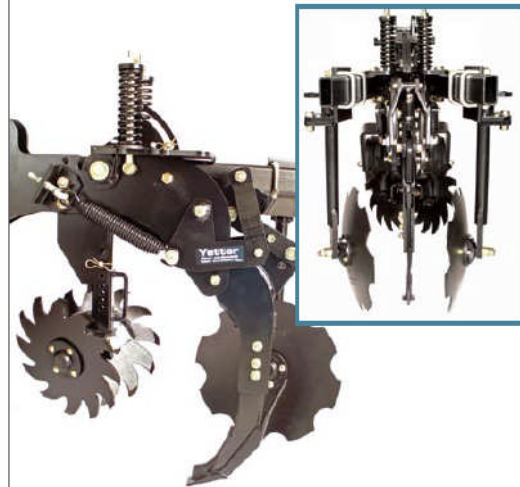

Vertical Tillage Attachment Option for Maverick™ HR Plus®

Creates a multifunctional tool for light spring soil work

- Makes the Maverick™ strip-tool tool usable in the spring as well as fall
- Warms the planting zone by gently stirring cool, wet soil
- Features two 18", wavy-blade coulters spaced 6" apart
- Uses same coulters as popular Yetter 2982 Vertical Tillage Attachment
- Tills 5" to 8" area
- Bolts directly to Maverick shank in place of the knife

Rock Trip Auto Reset Option for Maverick™ HR Plus®

Smooth operation in rocky terrain

- Trips the fertilizer knife when an obstacle is encountered
- Knife automatically trips back into place, eliminating the need to leave tractor cab to reset knives or replace bolts