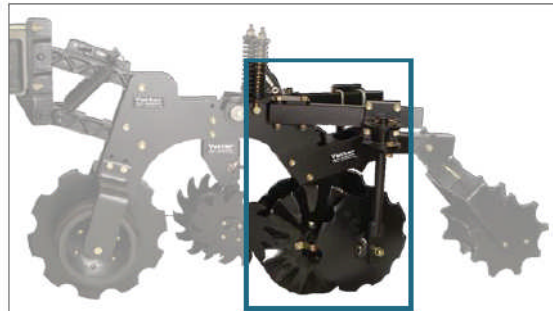

Vertical Tillage Attachment Option for Maverick™ HR Plus®

Creates a multifunctional tool for light spring soil work

- Makes the Maverick™ strip-tool tool usable in the spring as well as fall
- Warms the planting zone by gently stirring cool, wet soil
- Features two 18", wavy-blade coulters spaced 6" apart
- Uses same coulters as popular Yetter 2982 Vertical Tillage Attachment
- Tills 5" to 8" area
- Bolts directly to Maverick shank in place of the knife